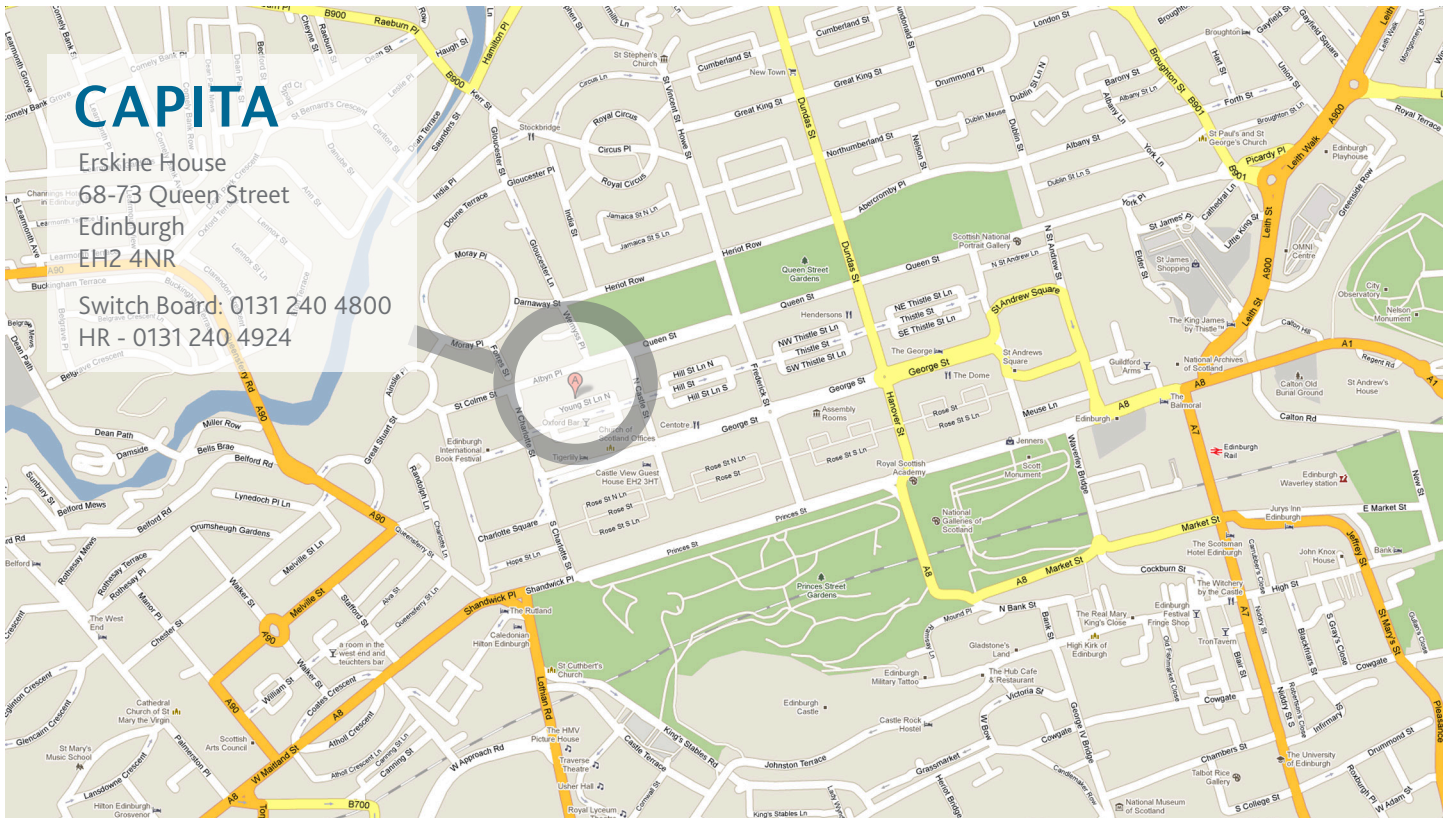

## Directions to our Edinburgh office

Note: If you use Sat Nav, use the postal code **EH2 4NR**

### Directions from **M1** (North)

- Take slip road left for **M1** toward The North/Watford
- At exit 19, take slip road left for **M6** toward Birmingham/Coventry (North)/The North West
- Road name changes to **A74(M)**
- At exit 15, take slip road left for **A701** toward Dumfries/Moffat/Selkirk/Beattock
- At roundabout, take 1st exit onto **A701**
- At roundabout, take 1st exit
- Turn right onto **A72**
- Turn left toward **A702**
- Turn right onto **A702**
- Pass through 3 roundabouts, remaining on **A702**
- Keep straight onto **A700/Earl Grey Street**
- Turn right onto **A8/Princes Street**
- Keep straight onto Charlotte Square
- Turn right onto Young Street, and then immediately turn left onto Young Street North Lane
- Turn left onto Queen Street.

## By train

- The nearest station is Edinburgh **Waverley Station**
- Come out of the station, turn right and walk to the end of Waverley Bridge
- Turn left down Princes Street then turn right onto Hanover Street
- At the end of Hanover Street turn left onto Queen Street and you will find us on the left hand side.