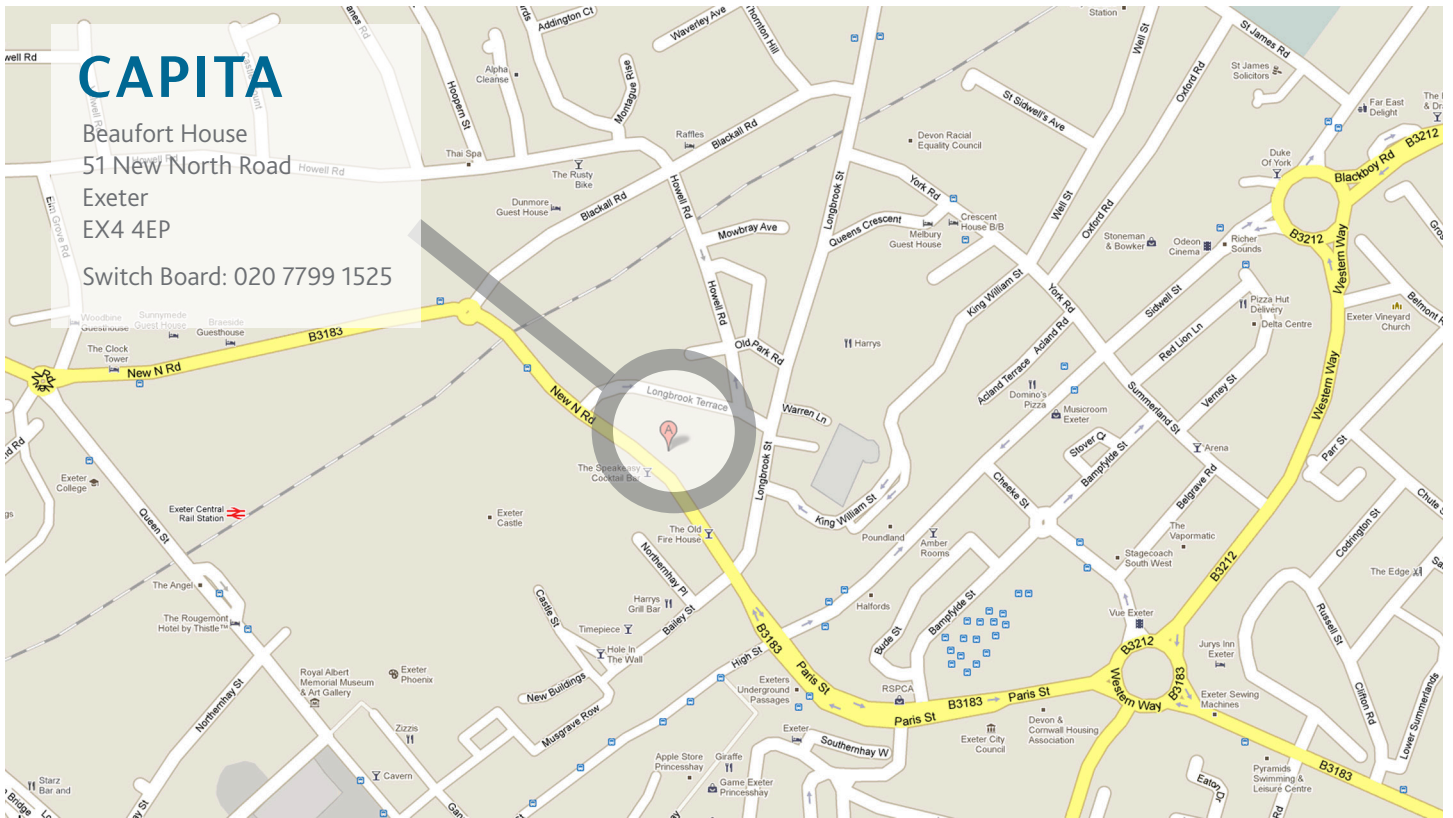

CAPITA

Directions to our Exeter office

Note: If you use Sat Nav, use the postal code **EX4 4EP**

By train

- The nearest station is **Exeter Central**
- Come out of the station, turn right and walk to the end of Queen Street
- Turn right again and walk down New North Road for approximately five minutes and you will see us on the left hand side.

Directions from London

- Depart **A3212/Whitehall** toward Craig's Court
- At roundabout, take 1st exit onto The Mall
- Bear right onto Constitution Hill
- Bear left onto Duke of Wellington Place
- Bear right, and then bear left onto **A4/Knightsbridge**
- Take slip road right for **A4/Knightsbridge**
- Keep left to stay on **A4/Knightsbridge**
- Keep right to stay on **A4/Thurloe Place**
- Keep right to stay on **A4/Cromwell Gardens**
- At roundabout, take 3rd exit

- Keep straight onto **M49**
- At exit 4B, take slip road left for **M25** toward Heathrow Airport (Terminal 5) /Gatwick Airport
- At exit 12, take slip road left for **M3** toward Southampton/The South West
- At exit 8, take slip road left for **A303** toward The Southwest/Andover/Salisbury
- Pass through 7 roundabouts, remaining on **A303**
- Keep straight onto **A30**
- Keep straight onto **A3015/Honiton Road**
- At roundabout, take 2nd exit
- At roundabout, take 2nd exit onto **B3183/Honiton Road**
- At roundabout, take 2nd exit
- Arrive at North Road.