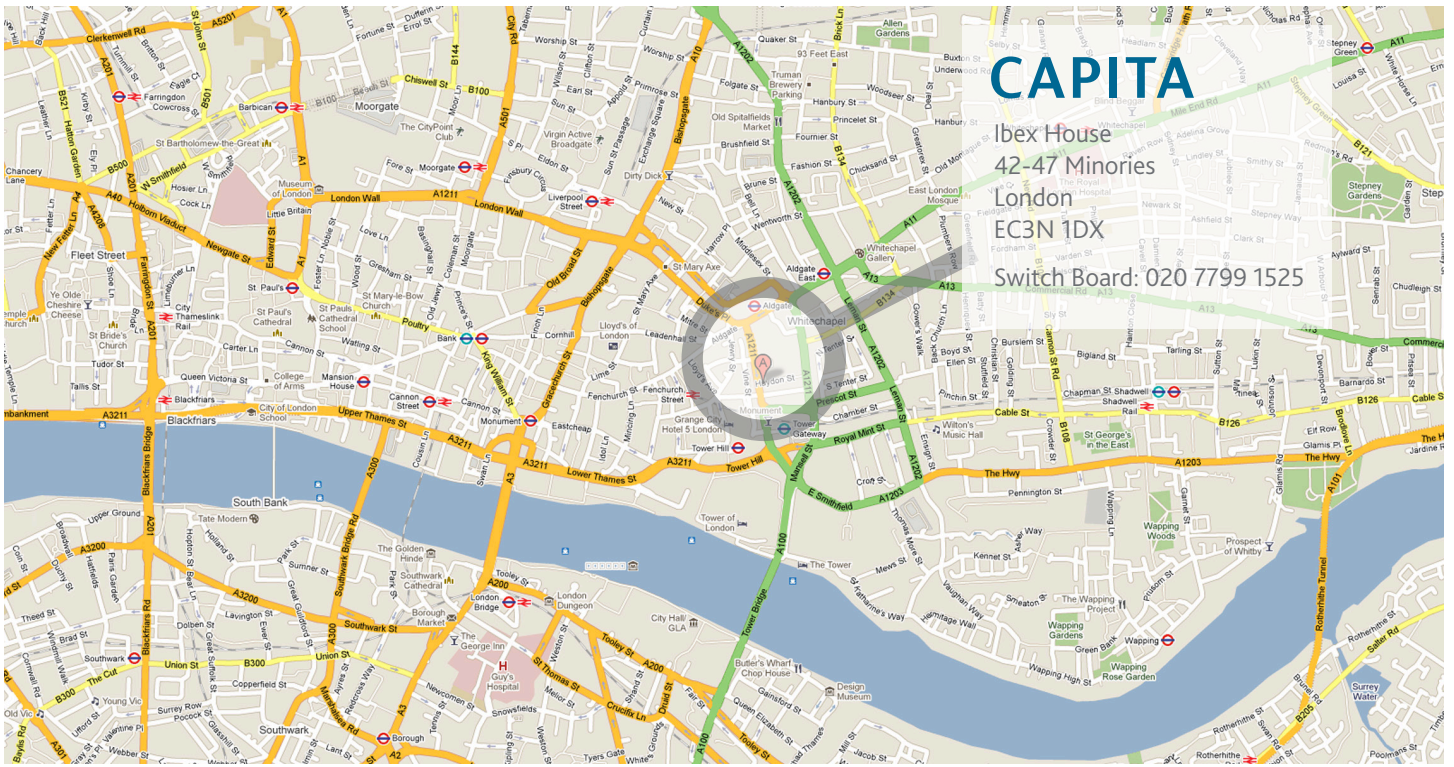

CAPITA

Directions to Ibox House, London

Note: If you use Sat Nav, use the postal code **EC3N 1DX**

By train/tube

- The nearest tube station is **Tower Hill**
 - The nearest DLR station is **Tower Gateway**
- The nearest train station is **Fenchurch Street**.

- Turn left onto **A1211**/London Wall
- Bear left onto St Botolph Street
- Turn right onto Aldgate High Street
- Turn left onto **A1211**/Minories.

From **M25 (South Circular Road)**

- Depart **A205**/South Circular Road toward Grosvenor Avenue
- Bear left onto **A306**/Rocks Lane
- Turn left to stay on **A306**/Hammersmith Bridge Road
- Bear left onto **A219**/Queen Caroline Street
- Keep right to stay on **A219**/Butterwick
- Turn left to stay on **A219**/Talgarth Road
- Take slip road right for **A4**/Hammersmith Flyover
- Keep left to stay on **A4**/West Cromwell Road
- Keep left toward Hyde Park Corner
- Keep straight onto Hyde Park Corner
- Turn right onto Duke of Wellington Place
- Turn left onto Constitution Hill
- Bear left onto The Mall

- Turn right onto **A11**/Whitechapel Road
- Bear left onto Whitechapel High Street
- Road name changes to Aldgate High Street
- Turn left onto **A1211**/Minories.

Please note that when entering London the Congestion Charge applies Monday to Friday, 7am to 6pm.

- **From the A12**
- Depart **A12**/Blackwall Tunnel Northern Approach toward Old Ford Interchange
- At exit Hackney Wick, take slip road left for **A106**/Wick Road
- Keep left to stay on **A106**/Victoria Park Road
- At roundabout, take 2nd exit
- Turn left onto **A107**/Mare Street